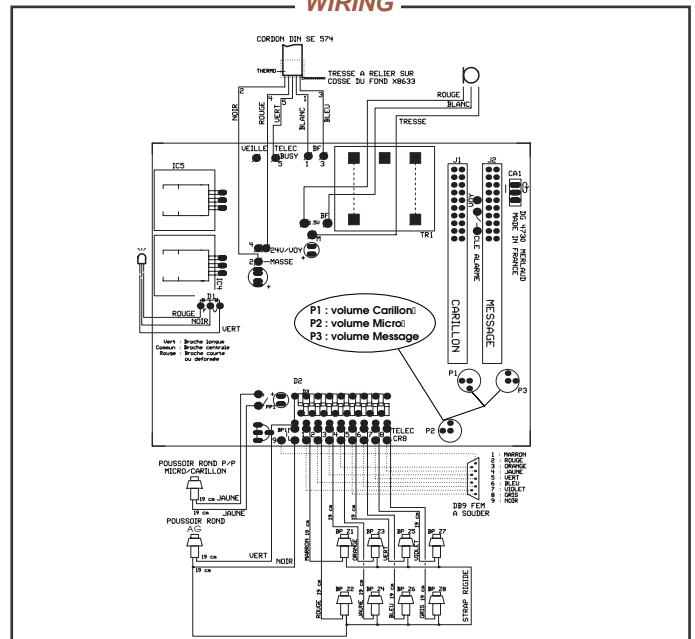

PAGING DESK

DO3-51-2518-DA8-V250105

PAGE 1/1

DESCRIPTION

- Preamplifier with built-in chime paging desk.
- One All Call push button operation: remote control, chime triggering and talk.
- Two colours signalling LED: Red for chime operation and green for ready to talk.
- Chime operation Cancel button.
- with 8 additional push buttons for zone selection
- Remote control cable to be ordered separately (code 2579)
- Compatible with the CRG8 ou CRD8 switcher units or the •
- Audio Input switching modules such as the PAJ209.

SPECIFICATIONS

Impédance	250 Ohms
Balanced Output	-10dB
Bandwidth	100-12000 Hz
DC Supply	24V - 50mA
Connection	Cable 1,5m & Din5M
Remote control	8 sur DB9F
Dimensions(LxPxH)	140 x 210 x 30-43 mm
Weight	800g

FRONT PANEL

DIMENSIONS

WIRING

MERLAUD

9 rue de La Briqueterie - P.A.E. des FAUVETTES - 95330 DOMONT (FRANCE)
 Tel. 01 39 91 77 78 - Fax 01 39 91 90 66 - www.merlaud.com - merlaud@merlaud.com

SPECIFICATIONS SUBJECT TO MODIFICATIONS