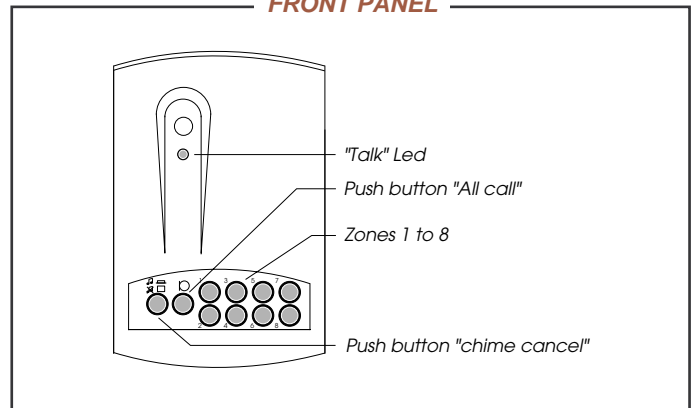

FRONT PANEL