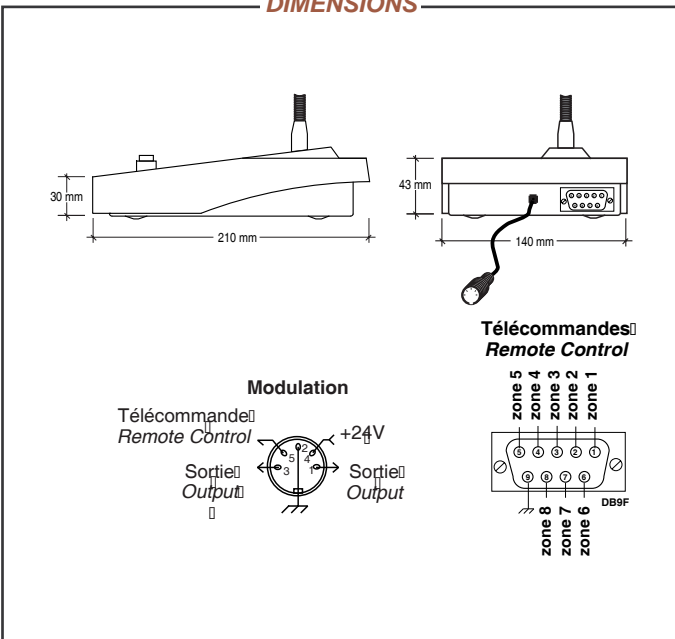

DIMENSIONS