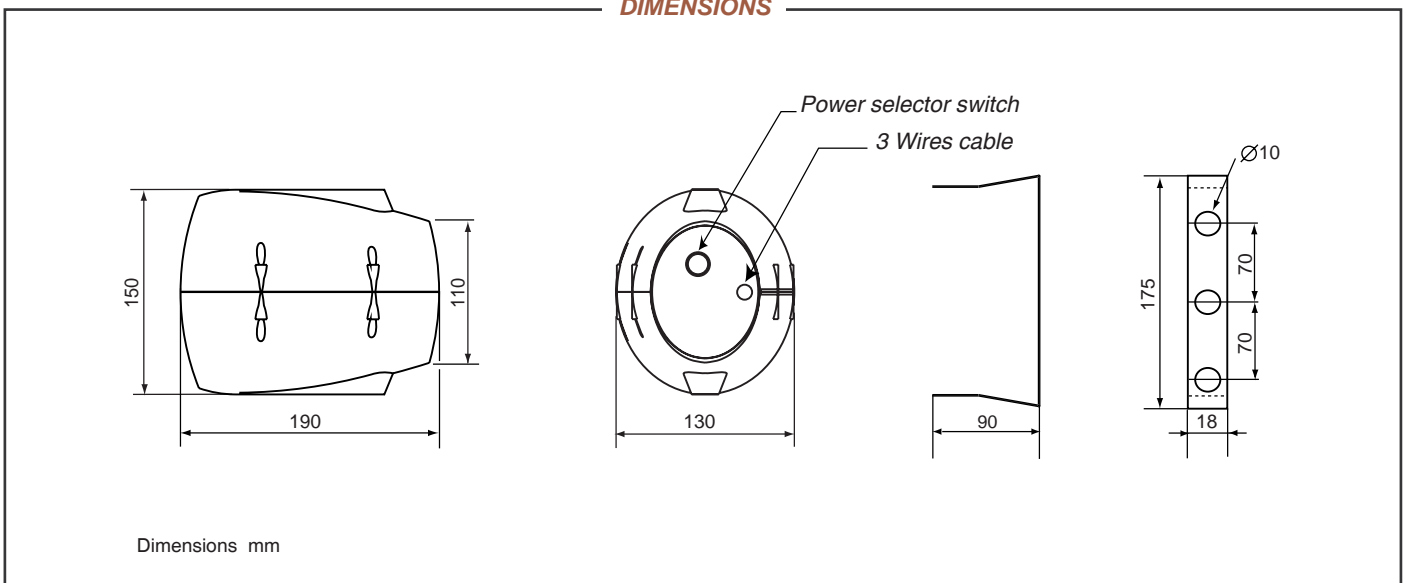

DIMENSIONS

MERLAUD

9 rue de La Briqueterie - P.A.E. des FAUVETTES - 95330 DOMONT (FRANCE)

Tel. 01 39 91 77 78 - Fax 01 39 91 90 66 - www.merlaud.com - merlaud@merlaud.com