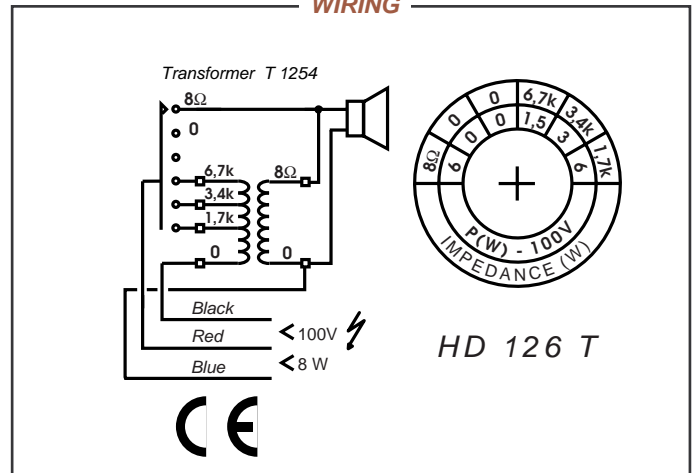

ABS SOUND PROJECTOR

DO3-51-3040-HD126T-V140404

Page 1/1

HD126T

Code 3040

Code 3041

DESCRIPTION

- Aesthetic with high performance "Design" speaker.
- Closed cabinet with exceptional acoustical qualities.
- Moulded white colour ABS. Other colours on request.
- Dual cones wide band silicon treated speaker.
- Impregnated low insertion loss multi-taps transformer.
- U shape mounting bracket with stainless steel screws.
- Suitable for Indoor use.

TECHNICAL SPECIFICATIONS

Nominal Power (100V)	Watts	6
Maximum Power	Watts	10
Frequency response	Hertz	100-18000
SPL (max) 1W@1m	dB	90-(98)
Connection	Multi wires cable	
Power Selector switch (100V)	Watts	6/3/1,5
Impédances	Ohms	1,7/3,4/6,7K
Pack dimensions : WxHxD	mm	185x215x135
Pack Weight	Kg	1,2

WIRING

DIMENSIONS

MERLAUD

9 rue de La Briqueterie - P.A.E. des FAUVETTES - 95330 DOMONT (FRANCE)

Tel. 01 39 91 77 78 - Fax 01 39 91 90 66 - www.merlaud.com - merlaud@merlaud.com