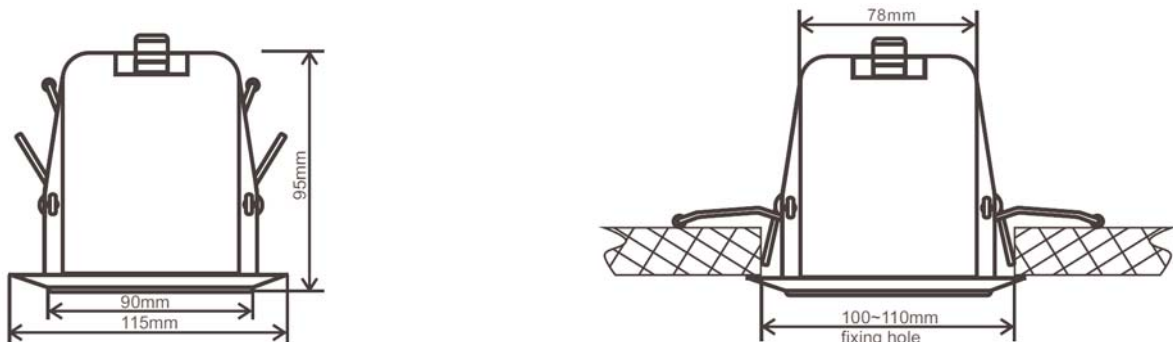

DIMENSIONS

SPECIFICATIONS SUBJECT TO MODIFICATIONS

DOCUMENT NON CONTRACTUEL

Système de
management
certifié

MERLAUD

9 rue de La Briqueterie - P.A.E. des FAUVETTES - 95330 DOMONT (FRANCE)

Tel. 01 39 91 77 78 - Fax 01 39 91 90 66 - www.merlaud.com - merlaud@merlaud.com