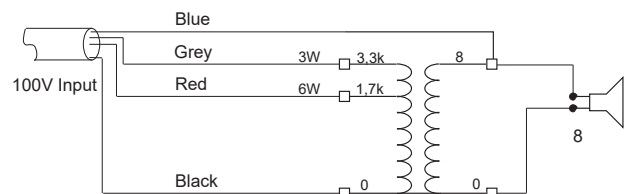

ABS and ALUMINIUM CEILING SPEAKER

D03-51-3087-FP2430V2TF-V20171010

Page 1/1

FP116TD

Code 3098

DESCRIPTION

- Multipurpose high quality ceiling speakers with dome.
- Ideal for music, speech and Emergency messages.
- Dual cone wide band silicon treated speaker.
- Suitable for public areas or humid and steamed rooms
- Impregnated low insertion loss multi-taps transformer.
- White RAL9010 epoxy coated aluminium grill and ABS chassis.
- Tool free easy spring ceiling mounting.

TECHNICAL SPECIFICATIONS

Nominal Power (100V)	Watts	6
Maximum Power	Watts	10
Frequency response	Hertz	150-20000
SPL (max) 1W@1m	dB	88-(96)
Connection	4 wires cable	
Power Selector	Watts	6/3(100V) / 6
Impédances	KOhms	1.7/3.3 / 8Ω
Pack dimensions : WxHxD	mm	125x122x130
Pack Weight	Kg	0.7

CONFIGURATION

DIMENSIONS

SPECIFICATIONS SUBJECT TO MODIFICATIONS

DOCUMENT NON CONTRACTUEL

Système de
management
certifié

MERLAUD

9 rue de La Briqueterie - P.A.E. des FAUVETTES - 95330 DOMONT (FRANCE)

Tel. 01 39 91 77 78 - Fax 01 39 91 90 66 - www.merlaud.com - merlaud@merlaud.com